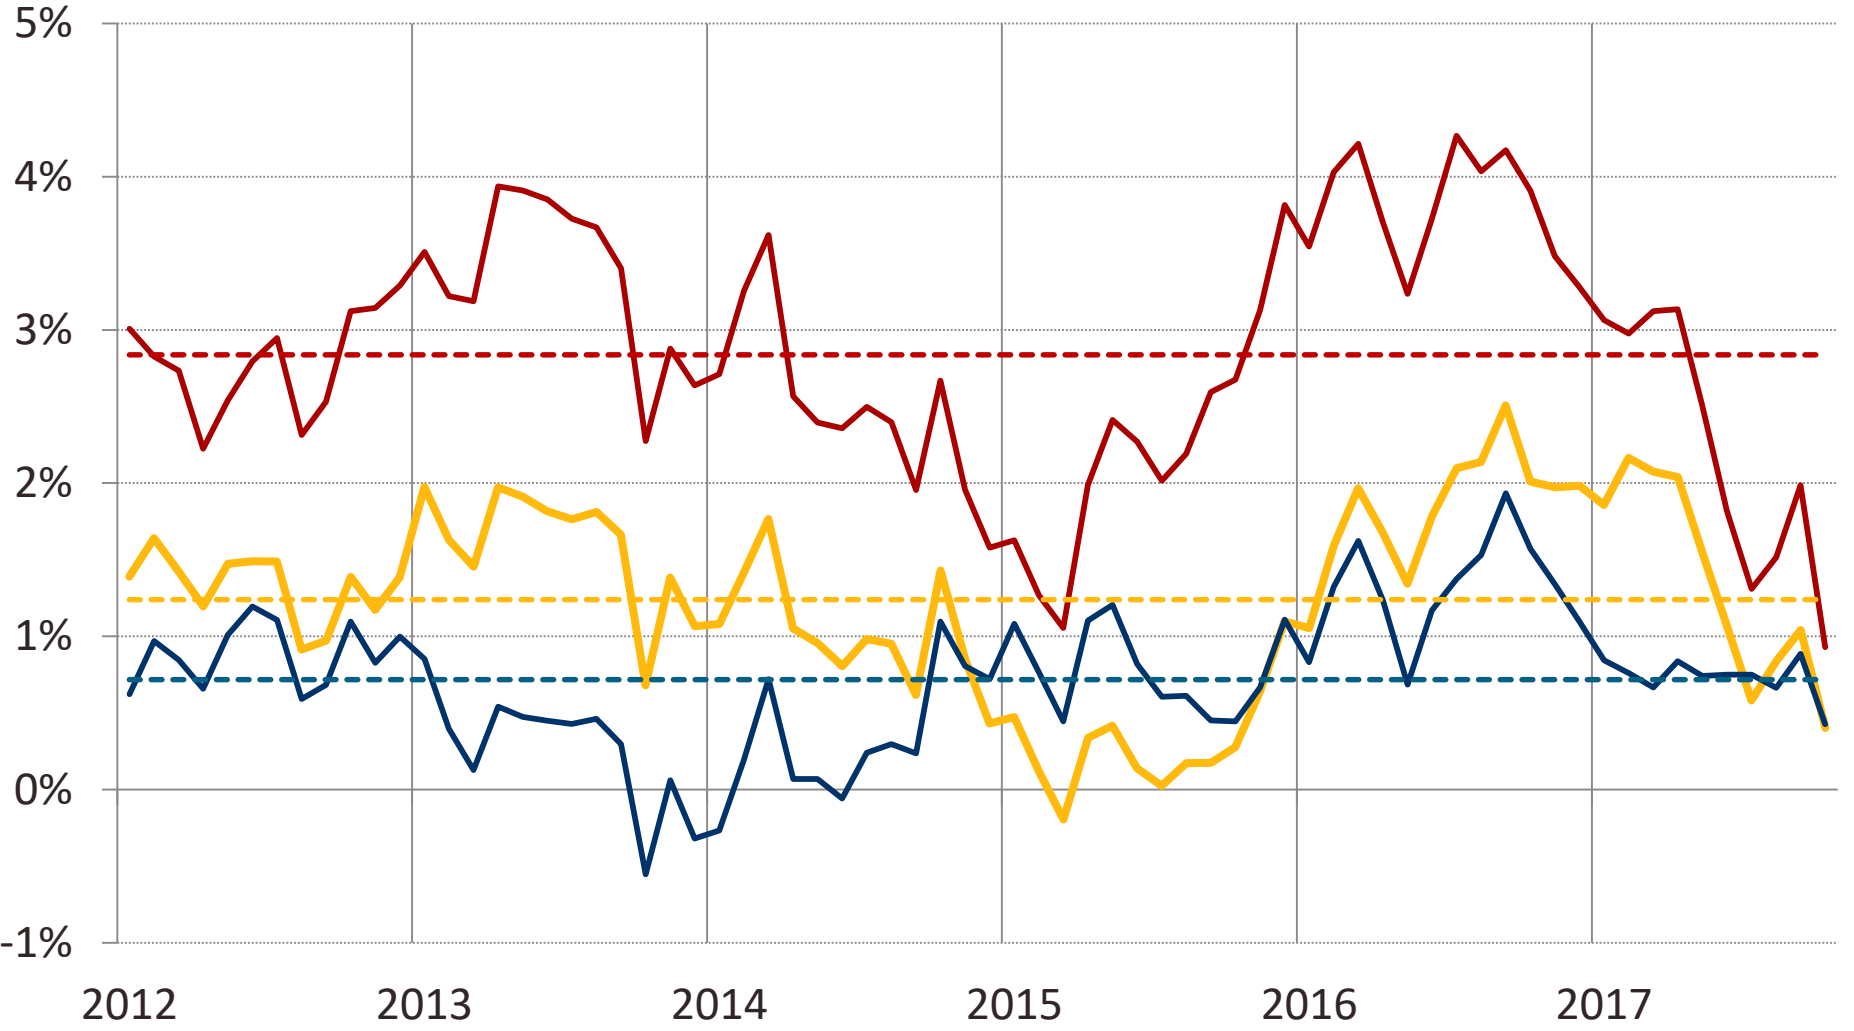

Labor Force

Year-Over-Year Percent Change

Austin MSA Texas United States

Source: Texas Workforce Commission & U.S. Bureau of Labor Statistics, CES.

Employment

Year-Over-Year Percent Change

Austin MSA

Texas