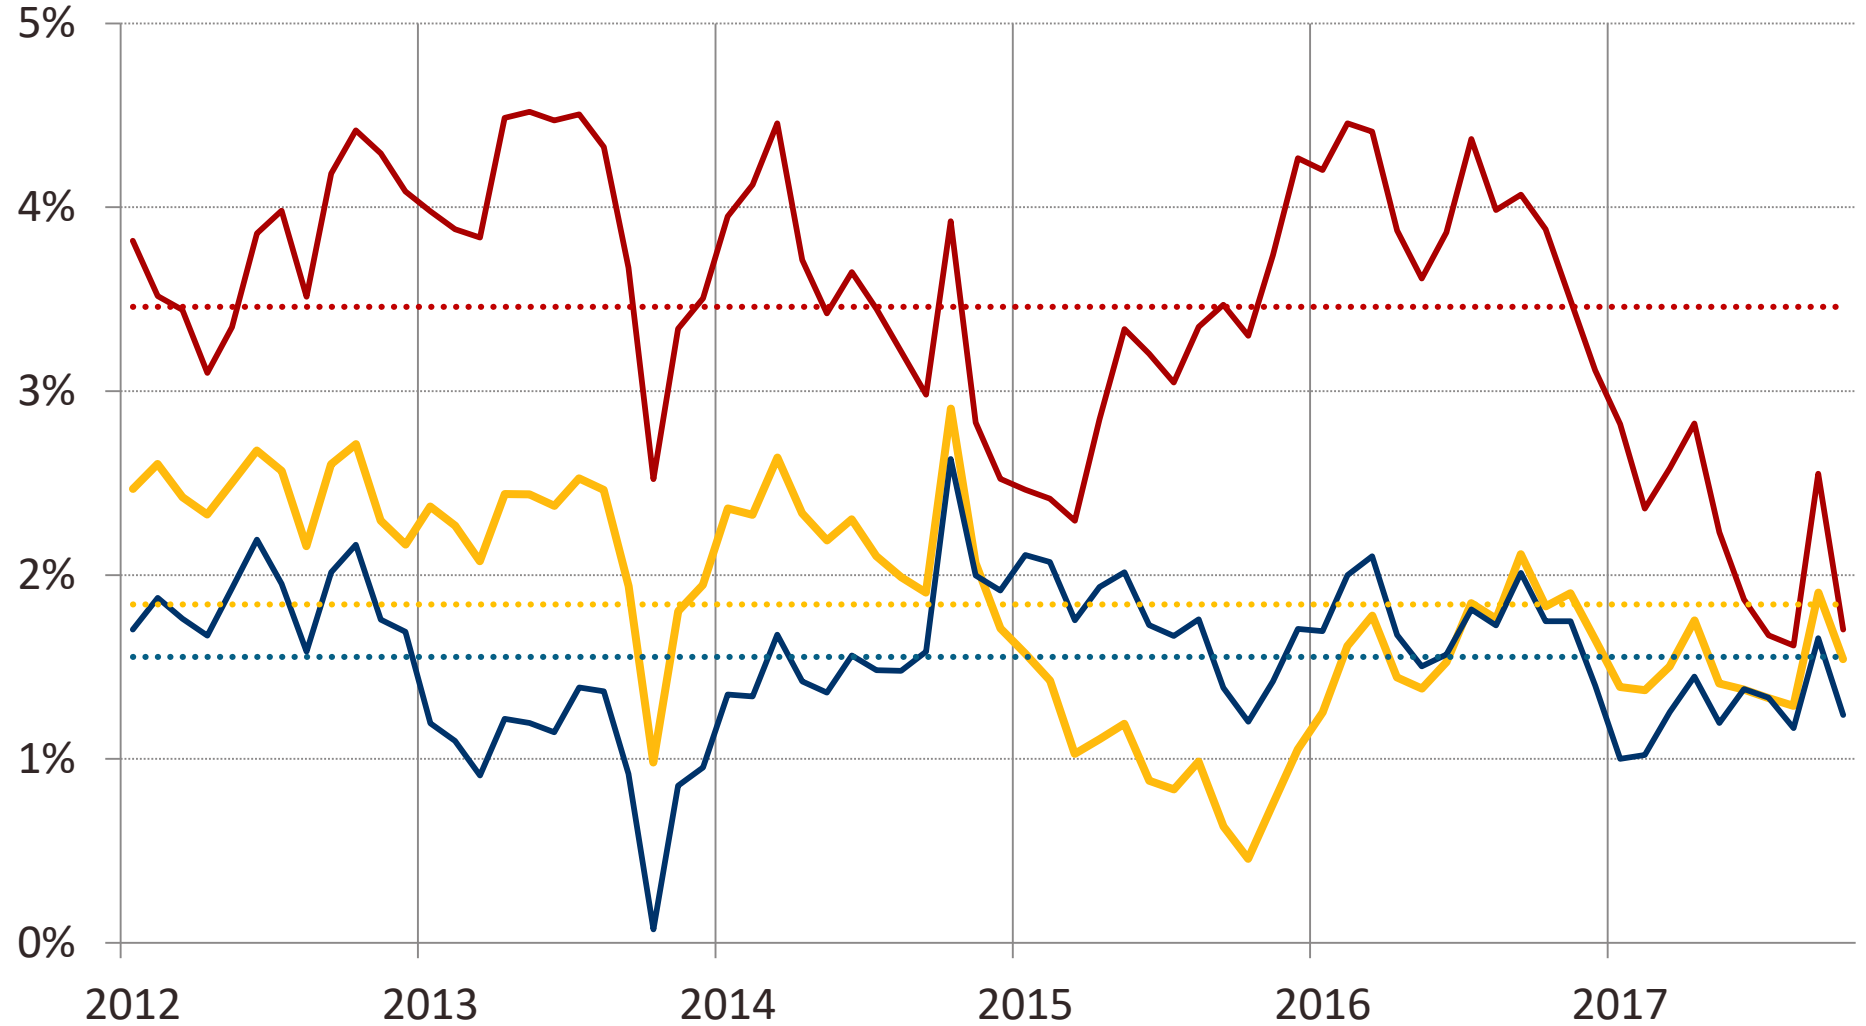

Employment

Year-Over-Year Percent Change

Austin MSA

Texas

United States

Source: Texas Workforce Commission & U.S. Bureau of Labor Statistics, CES.