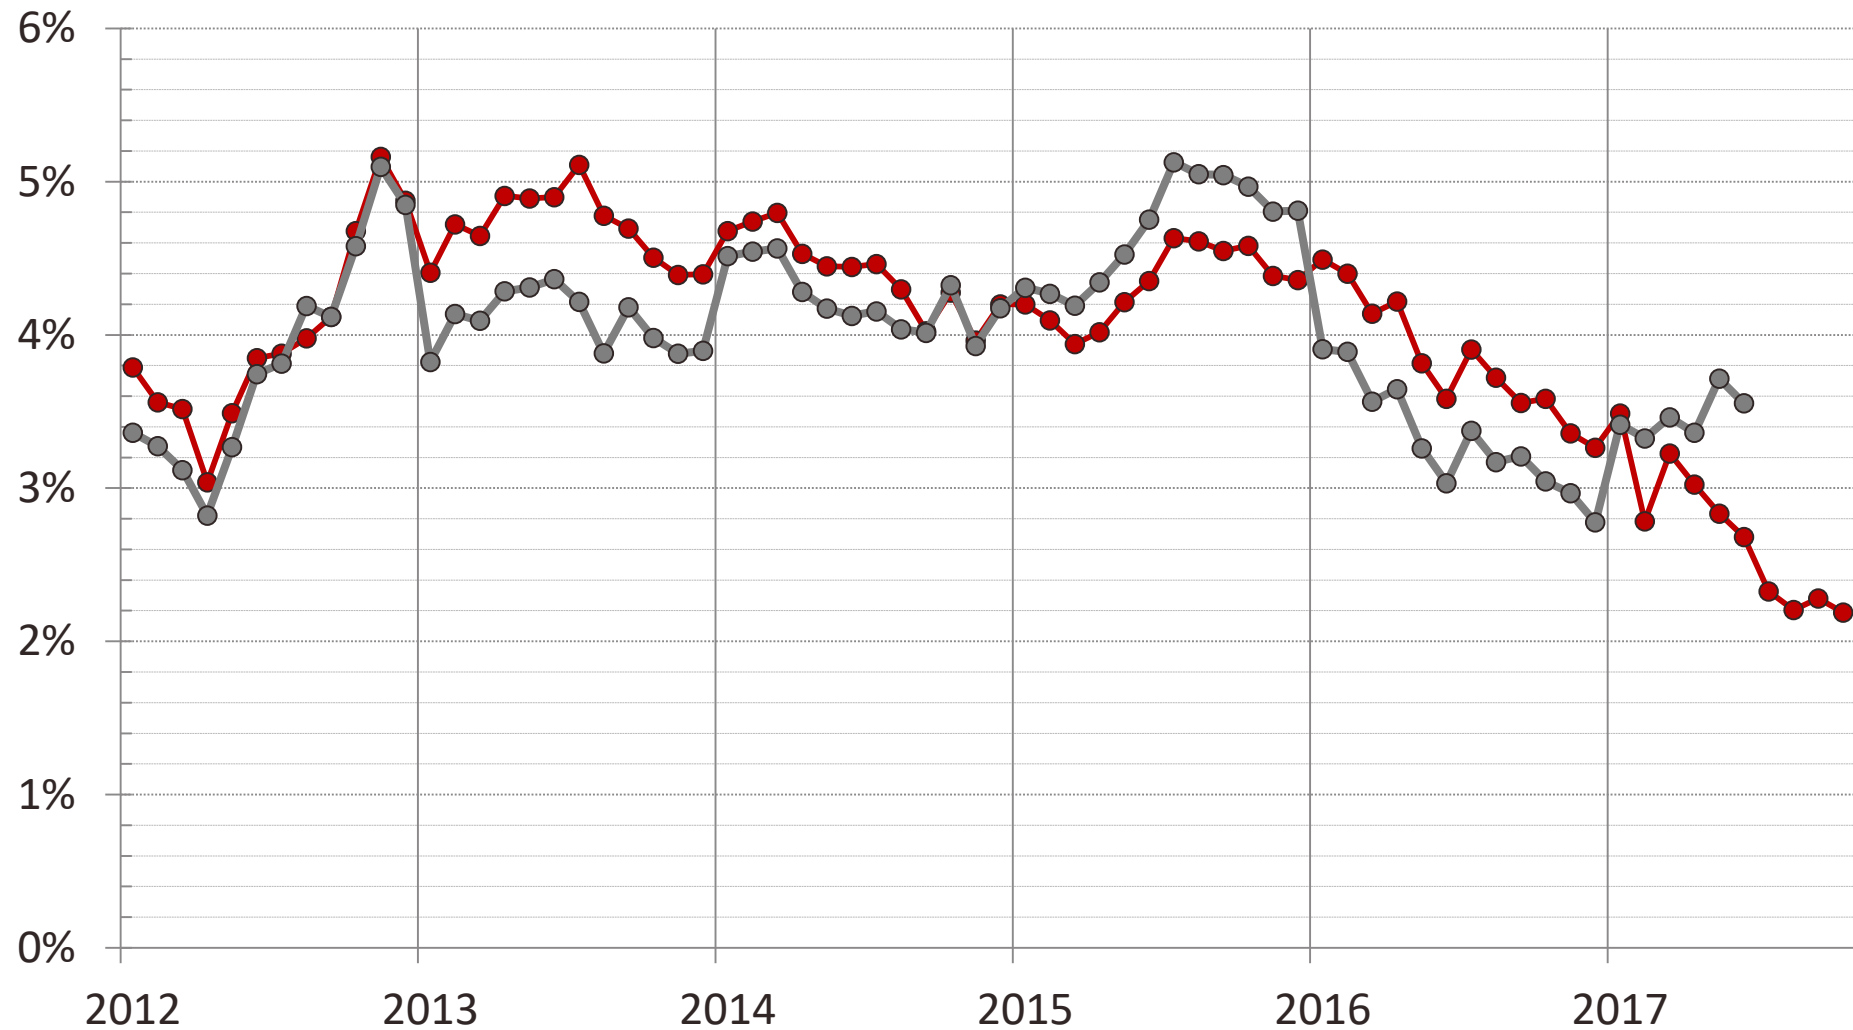

Nonfarm Payroll Jobs, Austin MSA ■ Year-Over-Year Change

● CES

● QCEW

Source: Texas Workforce Commission.

Nonfarm Payroll Jobs

Austin MSA ■ Year-Over-Year Percent Change

—●— CES

—●— QCEW