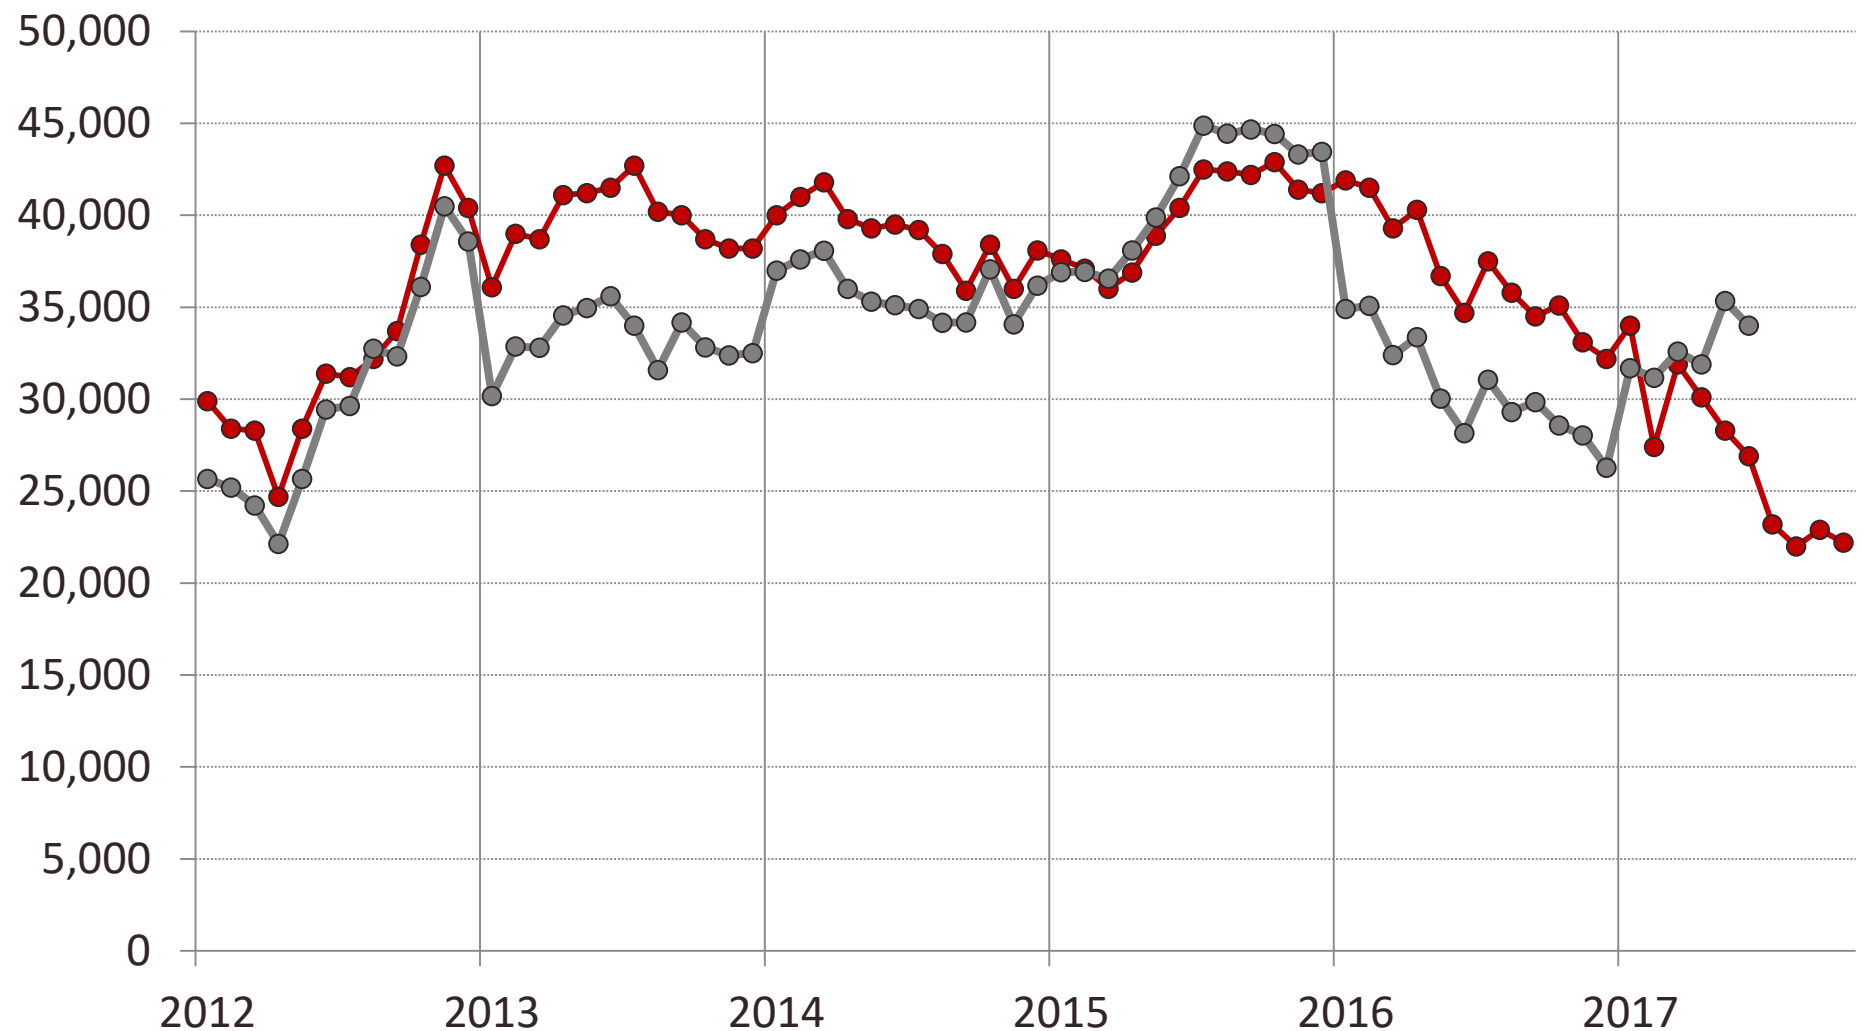

Nonfarm Payroll Jobs, Austin MSA ■ Year-Over-Year Change

● CES

● QCEW

Source: Texas Workforce Commission.

Nonfarm Payroll Jobs

Austin MSA ■ Year-Over-Year Percent Change

—●— CES

—●— QCEW